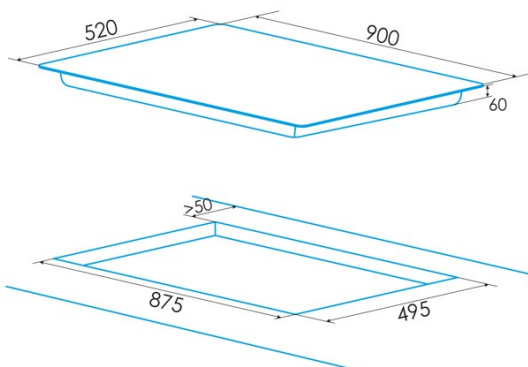

EIM-9530 R

Cod. 922272056

EAN 8422248109635