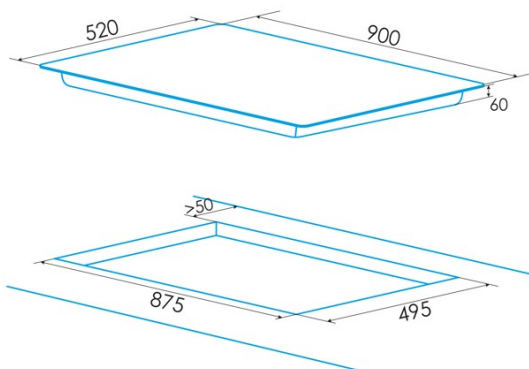

GENERAL INFORMATION

EAN/UPC	8422248109635
Subfamily	Induction

Product sheet

Number of cooking zones	5
Zone 1: Technology	Induction
Zone 1: Type of zone	Rectangular Flexible
Zone 1: Position	Front Left
Zone 1: Zone diameter (mm)	21x20
Zone 1: Power (kW)	1,5
Zone 1: Booster (kW)	2
Zone 1: Consumption (Wh / kg)	182,9
Zone 1B: Zone diameter (mm)	N/A
Zone 1C: Zone diameter (mm)	N/A
Zone 2: Technology	Induction
Zone 2: Type of zone	Rectangular Flexible
Zone 2: Position	Rear Left
Zone 2: Zone diameter (mm)	21x20
Zone 2: Power (kW)	2
Zone 2: Booster (kW)	2,8
Zone 2: Consumption (Wh / kg)	182,7
Zone 2B: Zone diameter (mm)	N/A
Zone 2C: Zone diameter (mm)	N/A
Zone 3: Technology	Induction
Zone 3: Type of zone	Simple
Zone 3: Position	Centre
Zone 3: Zone diameter (mm)	30
Zone 3: Power (kW)	2,3
Zone 3: Booster (kW)	3
Zone 3: Consumption (Wh / kg)	216,3
Zone 3B: Zone diameter (mm)	N/A
Zone 3C: Zone diameter (mm)	N/A
Zone 4: Technology	Induction
Zone 4: Type of zone	Rectangular Flexible
Zone 4: Position	Rear Right
Zone 4: Zone diameter (mm)	21x20
Zone 4: Power (kW)	1,5
Zone 4: Booster (kW)	2
Zone 4: Consumption (Wh / kg)	182,9
Zone 4B: Zone diameter (mm)	N/A
Zone 4C: Zone diameter (mm)	N/A
Zone 5: Technology	Induction
Zone 5: Type of zone	Rectangular Flexible
Zone 5: Position	Rear Right
Zone 5: Zone diameter (mm)	21x20
Zone 5: Power (kW)	2
Zone 5: Booster (kW)	2,8
Zone 5: Consumption (Wh / kg)	182,7
Zone 5B: Zone diameter (mm)	N/A
Zone 5C: Zone diameter (mm)	N/A
Zone 6: Technology	N/A
Zone 6: Type of zone	N/A
Zone 6: Position	N/A
Zone 6: Zone diameter (mm)	N/A
Zone 6B: Zone diameter (mm)	N/A
Zone 6C: Zone diameter (mm)	N/A

Dimensions

Width (mm)	900
Height (mm)	60
Depth (mm)	520
Built-in width (mm)	875
Built-in height (mm)	56
Built-in depth (mm)	495
Easy installation system	Quick Fix

Finishing

Material	Glass
Bevel	Front
Frame	No