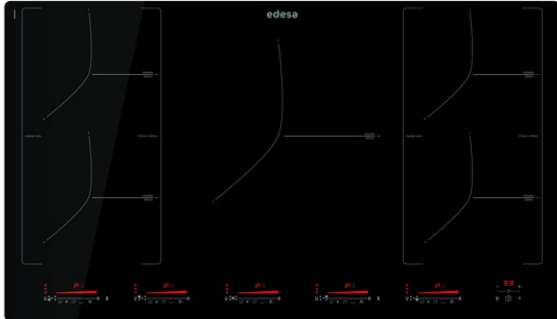

edesa

INDUCTION HOBS