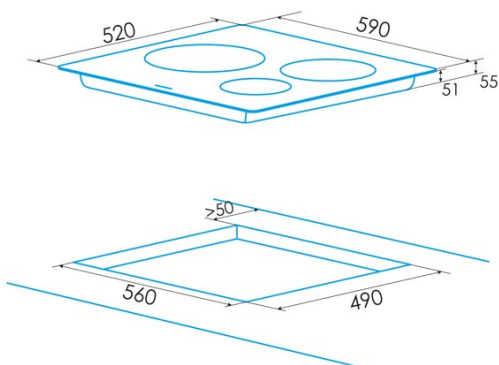

EIM-6331 HT BQ B

Cod. 922272055

EAN 8422248109628

GENERAL INFORMATION

EAN/UPC	8422248109628
Subfamily	Induction

Product sheet

Number of cooking zones	3
Zone 1: Technology	Induction
Zone 1: Type of zone	Simple
Zone 1: Position	Front Left
Zone 1: Zone diameter (mm)	19
Zone 1: Power (kW)	2
Zone 1: Booster (kW)	2,8
Zone 1: Consumption (Wh / kg)	185,8
Zone 1B: Zone diameter (mm)	N/A
Zone 1C: Zone diameter (mm)	N/A
Zone 2: Technology	Induction
Zone 2: Type of zone	Simple
Zone 2: Position	Rear Left
Zone 2: Zone diameter (mm)	19
Zone 2: Power (kW)	1,5
Zone 2: Booster (kW)	2
Zone 2: Consumption (Wh / kg)	181,7
Zone 2B: Zone diameter (mm)	N/A
Zone 2C: Zone diameter (mm)	N/A
Zone 3: Technology	Induction
Zone 3: Type of zone	Simple
Zone 3: Position	Right
Zone 3: Zone diameter (mm)	30
Zone 3: Power (kW)	2,5
Zone 3: Booster (kW)	3,5
Zone 3: Consumption (Wh / kg)	199,3
Zone 3B: Zone diameter (mm)	N/A
Zone 3C: Zone diameter (mm)	N/A
Zone 4: Technology	N/A
Zone 4: Type of zone	N/A
Zone 4: Position	N/A
Zone 4: Zone diameter (mm)	N/A
Zone 4B: Zone diameter (mm)	N/A
Zone 4C: Zone diameter (mm)	N/A
Zone 5: Technology	N/A
Zone 5: Type of zone	N/A
Zone 5: Position	N/A
Zone 5: Zone diameter (mm)	N/A
Zone 5B: Zone diameter (mm)	N/A
Zone 5C: Zone diameter (mm)	N/A
Zone 6: Technology	N/A
Zone 6: Type of zone	N/A
Zone 6: Position	N/A
Zone 6: Zone diameter (mm)	N/A
Zone 6B: Zone diameter (mm)	N/A
Zone 6C: Zone diameter (mm)	N/A

Dimensions

Width (mm)	590
Height (mm)	58
Depth (mm)	520
Built-in width (mm)	568
Built-in height (mm)	54
Built-in depth (mm)	495
Easy installation system	Quick Fix

Finishing

Material	Glass
Bevel	Front
Frame	No
Cooking supports	N/A

Control

Control type	Slider Touch Control
Control position	Front Centre
Independent zone control	√