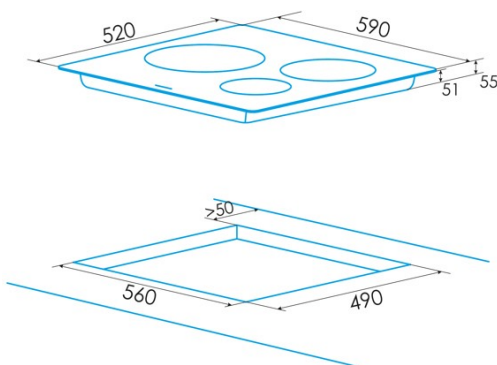

EIM-6331 HT BQ B

Cod. 922272055

EAN 8422248109628

GENERAL INFORMATION

EAN/UPC	8422248109628
Subfamily	Induction

Product sheet

Number of cooking zones	3
Zone 1: Technology	Induction
Zone 1: Type of zone	Simple
Zone 1: Position	Front Left
Zone 1: Zone diameter (mm)	19
Zone 1: Power (kW)	2
Zone 1: Booster (kW)	2,8
Zone 1: Consumption (Wh / kg)	185,8
Zone 1B: Zone diameter (mm)	N/A
Zone 1C: Zone diameter (mm)	N/A
Zone 2: Technology	Induction
Zone 2: Type of zone	Simple
Zone 2: Position	Rear Left
Zone 2: Zone diameter (mm)	19
Zone 2: Power (kW)	1,5
Zone 2: Booster (kW)	2
Zone 2: Consumption (Wh / kg)	181,7
Zone 2B: Zone diameter (mm)	N/A
Zone 2C: Zone diameter (mm)	N/A
Zone 3: Technology	Induction
Zone 3: Type of zone	Simple
Zone 3: Position	Right
Zone 3: Zone diameter (mm)	30
Zone 3: Power (kW)	2,5
Zone 3: Booster (kW)	3,5
Zone 3: Consumption (Wh / kg)	199,3
Zone 3B: Zone diameter (mm)	N/A
Zone 3C: Zone diameter (mm)	N/A
Zone 4: Technology	N/A
Zone 4: Type of zone	N/A
Zone 4: Position	N/A
Zone 4: Zone diameter (mm)	N/A
Zone 4B: Zone diameter (mm)	N/A
Zone 4C: Zone diameter (mm)	N/A
Zone 5: Technology	N/A
Zone 5: Type of zone	N/A
Zone 5: Position	N/A
Zone 5: Zone diameter (mm)	N/A
Zone 5B: Zone diameter (mm)	N/A
Zone 5C: Zone diameter (mm)	N/A
Zone 6: Technology	N/A
Zone 6: Type of zone	N/A
Zone 6: Position	N/A
Zone 6: Zone diameter (mm)	N/A
Zone 6B: Zone diameter (mm)	N/A
Zone 6C: Zone diameter (mm)	N/A

Dimensions

Width (mm)	590
Height (mm)	58
Depth (mm)	520
Built-in width (mm)	568
Built-in height (mm)	54
Built-in depth (mm)	495
Easy installation system	Quick Fix

Finishing

Material	Glass
Bevel	Front
Frame	No
Cooking supports	N/A

Control

Control type	Slider Touch Control
Control position	Front Centre
Independent zone control	√