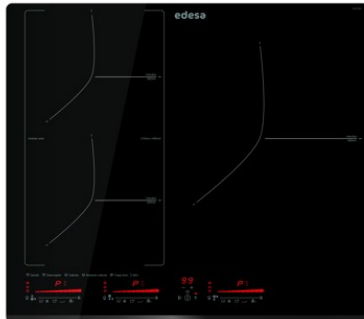

edesa

INDUCTION HOBS