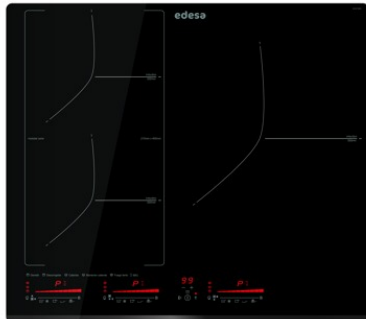

edesa

INDUCTION HOBS