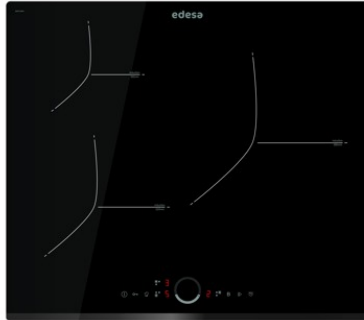

edesa

INDUCTION HOBS

EIR-6331 B

Cod. **922272054**

EAN **8422248109604**

GENERAL INFORMATION

EAN/UPC	8422248109604
Subfamily	Induction

Product sheet

Number of cooking zones	3
Zone 1: Technology	Induction
Zone 1: Type of zone	Simple
Zone 1: Position	Front Left
Zone 1: Zone diameter (mm)	22
Zone 1: Power (kW)	2,3
Zone 1: Booster (kW)	2,6
Zone 1: Consumption (Wh / kg)	184,1
Zone 1B: Zone diameter (mm)	N/A
Zone 1C: Zone diameter (mm)	N/A
Zone 2: Technology	Induction
Zone 2: Type of zone	Simple
Zone 2: Position	Rear Left
Zone 2: Zone diameter (mm)	16
Zone 2: Power (kW)	1,2
Zone 2: Booster (kW)	1,5
Zone 2: Consumption (Wh / kg)	181,7
Zone 2B: Zone diameter (mm)	N/A
Zone 2C: Zone diameter (mm)	N/A
Zone 3: Technology	Induction
Zone 3: Type of zone	Simple
Zone 3: Position	Right
Zone 3: Zone diameter (mm)	30
Zone 3: Power (kW)	2,3
Zone 3: Booster (kW)	3
Zone 3: Consumption (Wh / kg)	180,8
Zone 3B: Zone diameter (mm)	N/A
Zone 3C: Zone diameter (mm)	N/A
Zone 4: Technology	N/A
Zone 4: Type of zone	N/A
Zone 4: Position	N/A
Zone 4: Zone diameter (mm)	N/A
Zone 4B: Zone diameter (mm)	N/A
Zone 4C: Zone diameter (mm)	N/A
Zone 5: Technology	N/A
Zone 5: Type of zone	N/A
Zone 5: Position	N/A
Zone 5: Zone diameter (mm)	N/A
Zone 5B: Zone diameter (mm)	N/A
Zone 5C: Zone diameter (mm)	N/A
Zone 6: Technology	N/A
Zone 6: Type of zone	N/A
Zone 6: Position	N/A
Zone 6: Zone diameter (mm)	N/A
Zone 6B: Zone diameter (mm)	N/A
Zone 6C: Zone diameter (mm)	N/A