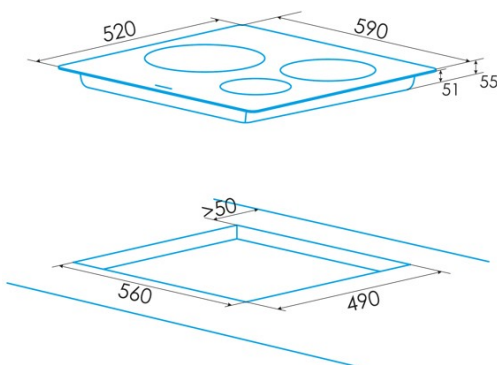

EIR-6331 B

Cod. **922272054**

EAN **8422248109604**