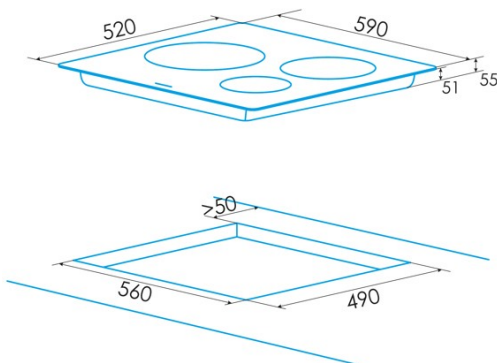

EIR-6331 B

Cod. **922272054**

EAN **8422248109604**