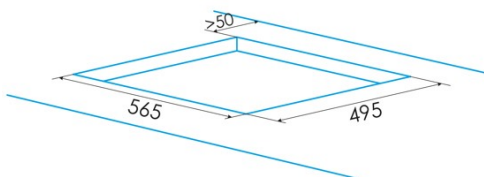

EIM-6422 B

Cod. 922272052

EAN 8422248109581