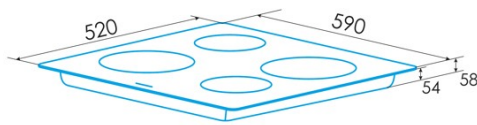

EIM-6422 B

Cod. 922272052

EAN 8422248109581