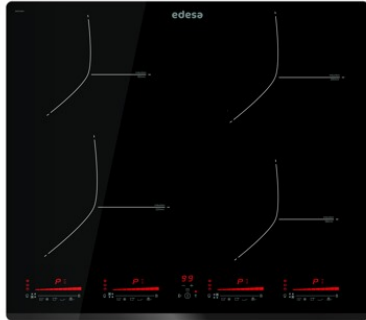

edesa

INDUCTION HOBS