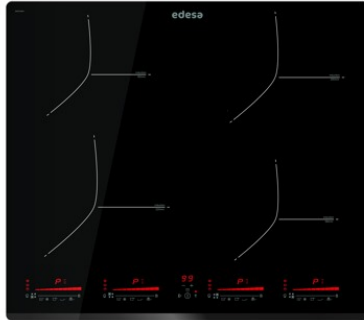

Number of cooking zones	4
Zone 1: Technology	Induction
Zone 1: Type of zone	Simple
Zone 1: Position	Front Left
Zone 1: Zone diameter (mm)	21
Zone 1: Power (kW)	2,3
Zone 1: Booster (kW)	2,6
Zone 1: Consumption (Wh / kg)	182,9
Zone 1B: Zone diameter (mm)	N/A
Zone 1C: Zone diameter (mm)	N/A
Zone 2: Technology	Induction
Zone 2: Type of zone	Simple
Zone 2: Position	Rear Left
Zone 2: Zone diameter (mm)	16
Zone 2: Power (kW)	1,2
Zone 2: Booster (kW)	1,5
Zone 2: Consumption (Wh / kg)	182,8
Zone 2B: Zone diameter (mm)	N/A
Zone 2C: Zone diameter (mm)	N/A
Zone 3: Technology	Induction
Zone 3: Type of zone	Simple
Zone 3: Position	Rear Right
Zone 3: Zone diameter (mm)	18
Zone 3: Power (kW)	1,8
Zone 3: Booster (kW)	2,3
Zone 3: Consumption (Wh / kg)	179,2
Zone 3B: Zone diameter (mm)	N/A
Zone 3C: Zone diameter (mm)	N/A
Zone 4: Technology	Induction
Zone 4: Type of zone	Simple
Zone 4: Position	Front Right
Zone 4: Zone diameter (mm)	16
Zone 4: Power (kW)	1,2
Zone 4: Booster (kW)	1,5
Zone 4: Consumption (Wh / kg)	191,1
Zone 4B: Zone diameter (mm)	N/A
Zone 4C: Zone diameter (mm)	N/A
Zone 5: Technology	N/A
Zone 5: Type of zone	N/A
Zone 5: Position	N/A
Zone 5: Zone diameter (mm)	N/A
Zone 5B: Zone diameter (mm)	N/A
Zone 5C: Zone diameter (mm)	N/A
Zone 6: Technology	N/A
Zone 6: Type of zone	N/A
Zone 6: Position	N/A
Zone 6: Zone diameter (mm)	N/A
Zone 6B: Zone diameter (mm)	N/A
Zone 6C: Zone diameter (mm)	N/A