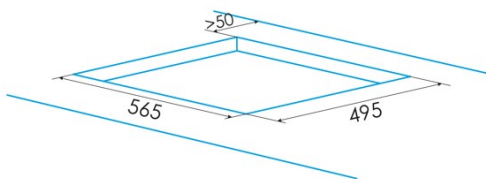

EIM-6422 B

Cod. 922272052

EAN 8422248109581