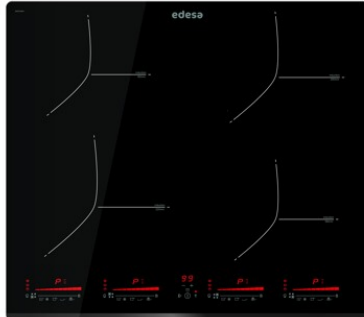

edesa

INDUCTION HOBS

EIM-6422 B

Cod. 922272052

EAN 8422248109581

GENERAL INFORMATION

EAN/UPC	8422248109581
Subfamily	Induction

Product sheet

Number of cooking zones	4
Zone 1: Technology	Induction
Zone 1: Type of zone	Simple
Zone 1: Position	Front Left
Zone 1: Zone diameter (mm)	21
Zone 1: Power (kW)	2,3
Zone 1: Booster (kW)	2,6
Zone 1: Consumption (Wh / kg)	182,9
Zone 1B: Zone diameter (mm)	N/A
Zone 1C: Zone diameter (mm)	N/A
Zone 2: Technology	Induction
Zone 2: Type of zone	Simple
Zone 2: Position	Rear Left
Zone 2: Zone diameter (mm)	16
Zone 2: Power (kW)	1,2
Zone 2: Booster (kW)	1,5
Zone 2: Consumption (Wh / kg)	182,8
Zone 2B: Zone diameter (mm)	N/A
Zone 2C: Zone diameter (mm)	N/A
Zone 3: Technology	Induction
Zone 3: Type of zone	Simple
Zone 3: Position	Rear Right
Zone 3: Zone diameter (mm)	18
Zone 3: Power (kW)	1,8
Zone 3: Booster (kW)	2,3
Zone 3: Consumption (Wh / kg)	179,2
Zone 3B: Zone diameter (mm)	N/A
Zone 3C: Zone diameter (mm)	N/A
Zone 4: Technology	Induction
Zone 4: Type of zone	Simple
Zone 4: Position	Front Right
Zone 4: Zone diameter (mm)	16
Zone 4: Power (kW)	1,2
Zone 4: Booster (kW)	1,5
Zone 4: Consumption (Wh / kg)	191,1
Zone 4B: Zone diameter (mm)	N/A
Zone 4C: Zone diameter (mm)	N/A
Zone 5: Technology	N/A
Zone 5: Type of zone	N/A
Zone 5: Position	N/A
Zone 5: Zone diameter (mm)	N/A
Zone 5B: Zone diameter (mm)	N/A
Zone 5C: Zone diameter (mm)	N/A
Zone 6: Technology	N/A
Zone 6: Type of zone	N/A
Zone 6: Position	N/A
Zone 6: Zone diameter (mm)	N/A
Zone 6B: Zone diameter (mm)	N/A
Zone 6C: Zone diameter (mm)	N/A

Dimensions

Width (mm)	900
Height (mm)	58
Depth (mm)	520
Built-in width (mm)	875
Built-in height (mm)	54
Built-in depth (mm)	495
Easy installation system	Quick Fix

Finishing

Material	Glass
Bevel	Front
Frame	No
Cooking supports	N/A

Control