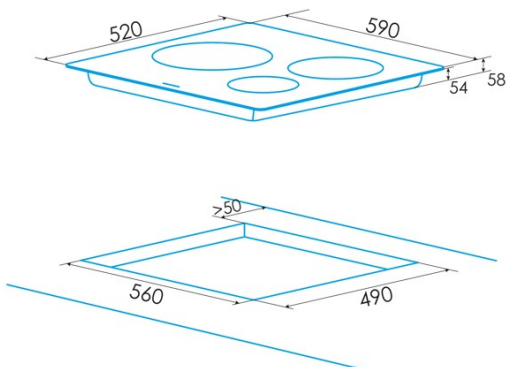

GENERAL INFORMATION

EAN/UPC	8422248109567
Subfamily	Radiant

Product sheet

Number of cooking zones	3
Zone 1: Technology	Radiant
Zone 1: Type of zone	Double
Zone 1: Position	Left
Zone 1: Zone diameter (mm)	28
Zone 1: Power (kW)	2,7
Zone 1: Consumption (Wh / kg)	193,5
Zone 1B: Zone diameter (mm)	22
Zone 1B: Power (kW)	1,5
Zone 1C: Zone diameter (mm)	N/A
Zone 2: Technology	Radiant
Zone 2: Type of zone	Simple
Zone 2: Position	Rear Right
Zone 2: Zone diameter (mm)	15
Zone 2: Power (kW)	1,2
Zone 2: Consumption (Wh / kg)	185,4
Zone 2B: Zone diameter (mm)	N/A
Zone 2C: Zone diameter (mm)	N/A
Zone 3: Technology	Radiant
Zone 3: Type of zone	Simple
Zone 3: Position	Front Right
Zone 3: Zone diameter (mm)	18,5
Zone 3: Power (kW)	1,8
Zone 3: Consumption (Wh / kg)	190,8
Zone 3B: Zone diameter (mm)	N/A
Zone 3C: Zone diameter (mm)	N/A
Zone 4: Technology	N/A
Zone 4: Type of zone	N/A
Zone 4: Position	N/A
Zone 4: Zone diameter (mm)	N/A
Zone 4B: Zone diameter (mm)	N/A
Zone 4C: Zone diameter (mm)	N/A
Zone 5: Technology	N/A
Zone 5: Type of zone	N/A
Zone 5: Position	N/A
Zone 5: Zone diameter (mm)	N/A
Zone 5B: Zone diameter (mm)	N/A
Zone 5C: Zone diameter (mm)	N/A
Zone 6: Technology	N/A
Zone 6: Type of zone	N/A
Zone 6: Position	N/A
Zone 6: Zone diameter (mm)	N/A
Zone 6B: Zone diameter (mm)	N/A
Zone 6C: Zone diameter (mm)	N/A

Dimensions

Width (mm)	590
Height (mm)	58
Depth (mm)	520
Built-in width (mm)	560
Built-in height (mm)	54
Built-in depth (mm)	490
Easy installation system	Quick Fix

Finishing

Material	Glass
Bevel	No
Frame	No
Cooking supports	N/A

Control

Control type	Touch control
Control position	Front Left
Independent zone control	-
Hidden control	-
Power levels	9