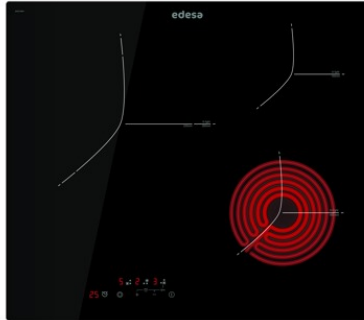

edesa

CERAMIC HOBS

EVT-6328 R

Cod. 922272050

EAN 8422248109567

GENERAL INFORMATION

EAN/UPC	8422248109567
Subfamily	Radiant

Product sheet

Number of cooking zones	3
Zone 1: Technology	Radiant
Zone 1: Type of zone	Double
Zone 1: Position	Left
Zone 1: Zone diameter (mm)	28
Zone 1: Power (kW)	2,7
Zone 1: Consumption (Wh / kg)	193,5
Zone 1B: Zone diameter (mm)	22
Zone 1B: Power (kW)	1,5
Zone 1C: Zone diameter (mm)	N/A
Zone 2: Technology	Radiant
Zone 2: Type of zone	Simple
Zone 2: Position	Rear Right
Zone 2: Zone diameter (mm)	15
Zone 2: Power (kW)	1,2
Zone 2: Consumption (Wh / kg)	185,4
Zone 2B: Zone diameter (mm)	N/A
Zone 2C: Zone diameter (mm)	N/A
Zone 3: Technology	Radiant
Zone 3: Type of zone	Simple
Zone 3: Position	Front Right
Zone 3: Zone diameter (mm)	18,5
Zone 3: Power (kW)	1,8
Zone 3: Consumption (Wh / kg)	190,8
Zone 3B: Zone diameter (mm)	N/A
Zone 3C: Zone diameter (mm)	N/A
Zone 4: Technology	N/A
Zone 4: Type of zone	N/A
Zone 4: Position	N/A
Zone 4: Zone diameter (mm)	N/A
Zone 4B: Zone diameter (mm)	N/A
Zone 4C: Zone diameter (mm)	N/A
Zone 5: Technology	N/A
Zone 5: Type of zone	N/A
Zone 5: Position	N/A
Zone 5: Zone diameter (mm)	N/A
Zone 5B: Zone diameter (mm)	N/A
Zone 5C: Zone diameter (mm)	N/A
Zone 6: Technology	N/A
Zone 6: Type of zone	N/A
Zone 6: Position	N/A
Zone 6: Zone diameter (mm)	N/A
Zone 6B: Zone diameter (mm)	N/A
Zone 6C: Zone diameter (mm)	N/A