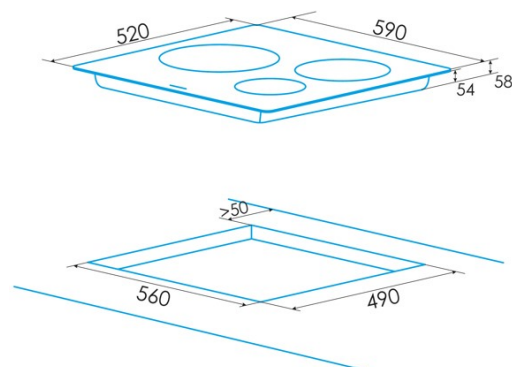

GENERAL INFORMATION

EAN/UPC	8422248109567
Subfamily	Radiant

Product sheet

Number of cooking zones	3
Zone 1: Technology	Radiant
Zone 1: Type of zone	Double
Zone 1: Position	Left
Zone 1: Zone diameter (mm)	28
Zone 1: Power (kW)	2,7
Zone 1: Consumption (Wh / kg)	193,5
Zone 1B: Zone diameter (mm)	22
Zone 1B: Power (kW)	1,5
Zone 1C: Zone diameter (mm)	N/A
Zone 2: Technology	Radiant
Zone 2: Type of zone	Simple
Zone 2: Position	Rear Right
Zone 2: Zone diameter (mm)	15
Zone 2: Power (kW)	1,2
Zone 2: Consumption (Wh / kg)	185,4
Zone 2B: Zone diameter (mm)	N/A
Zone 2C: Zone diameter (mm)	N/A
Zone 3: Technology	Radiant
Zone 3: Type of zone	Simple
Zone 3: Position	Front Right
Zone 3: Zone diameter (mm)	18,5
Zone 3: Power (kW)	1,8
Zone 3: Consumption (Wh / kg)	190,8
Zone 3B: Zone diameter (mm)	N/A
Zone 3C: Zone diameter (mm)	N/A
Zone 4: Technology	N/A
Zone 4: Type of zone	N/A
Zone 4: Position	N/A
Zone 4: Zone diameter (mm)	N/A
Zone 4B: Zone diameter (mm)	N/A
Zone 4C: Zone diameter (mm)	N/A
Zone 5: Technology	N/A
Zone 5: Type of zone	N/A
Zone 5: Position	N/A
Zone 5: Zone diameter (mm)	N/A
Zone 5B: Zone diameter (mm)	N/A
Zone 5C: Zone diameter (mm)	N/A
Zone 6: Technology	N/A
Zone 6: Type of zone	N/A
Zone 6: Position	N/A
Zone 6: Zone diameter (mm)	N/A
Zone 6B: Zone diameter (mm)	N/A
Zone 6C: Zone diameter (mm)	N/A

Dimensions

Width (mm)	590
Height (mm)	58
Depth (mm)	520
Built-in width (mm)	560
Built-in height (mm)	54
Built-in depth (mm)	490
Easy installation system	Quick Fix

Finishing

Material	Glass
Bevel	No
Frame	No
Cooking supports	N/A

Control

Control type	Touch control
Control position	Front Left
Independent zone control	-
Hidden control	-
Power levels	9