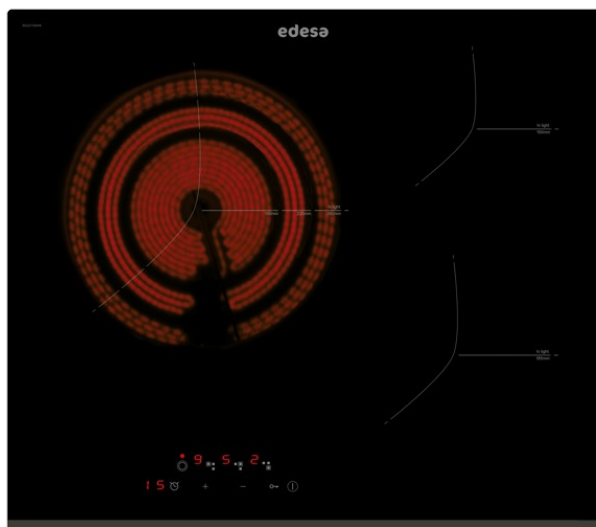

edesa

CERAMIC HOBS

GENERAL INFORMATION

EAN/UPC	8422248109550
Subfamily	Radiant

Product sheet

Zone 1C: Zone diameter (mm)	60
Zone 1C: Power (kW)	190
Zone 4B: Zone diameter (mm)	50

Electrical connection

Power cord length (m)	120
-----------------------	-----

EVT-6328 B

Cod. **922272049**

EAN **8422248109550**