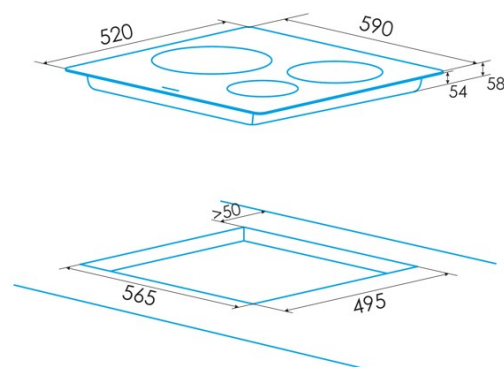

EIM-6328 B WH

Cod. **922272048**

EAN **8422248109543**