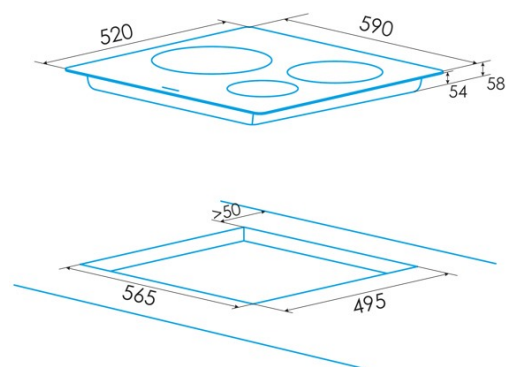

EIM-6328 B WH

Cod. **922272048**

EAN **8422248109543**