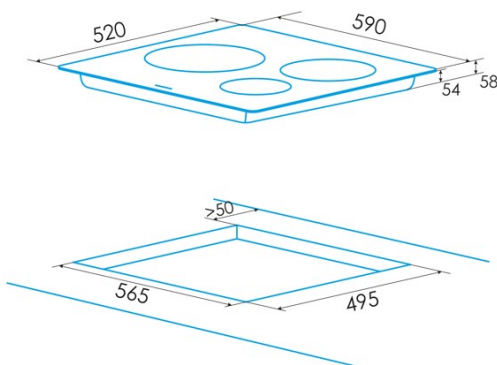

EIM-6328 B WH

Cod. **922272048**

EAN **8422248109543**