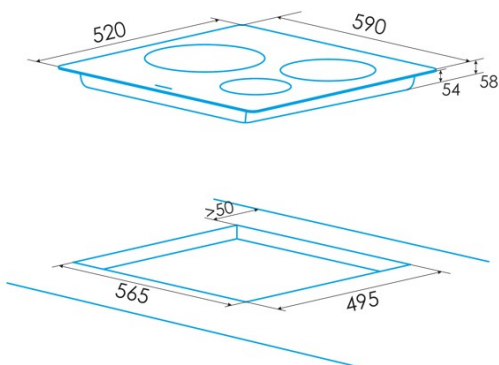

GENERAL INFORMATION

EAN/UPC	8422248109543
Subfamily	Induction

Product sheet

Number of cooking zones	3
Zone 1: Technology	Induction
Zone 1: Type of zone	Simple
Zone 1: Position	Front Left
Zone 1: Zone diameter (mm)	22
Zone 1: Power (kW)	2,3
Zone 1: Booster (kW)	2,6
Zone 1: Consumption (Wh / kg)	184,1
Zone 1B: Zone diameter (mm)	N/A
Zone 1C: Zone diameter (mm)	N/A
Zone 2: Technology	Induction
Zone 2: Type of zone	Simple
Zone 2: Position	Rear Left
Zone 2: Zone diameter (mm)	16
Zone 2: Power (kW)	1,2
Zone 2: Booster (kW)	1,5
Zone 2: Consumption (Wh / kg)	181,7
Zone 2B: Zone diameter (mm)	N/A
Zone 2C: Zone diameter (mm)	N/A
Zone 3: Technology	Induction
Zone 3: Type of zone	Simple
Zone 3: Position	Right
Zone 3: Zone diameter (mm)	28
Zone 3: Power (kW)	2,3
Zone 3: Booster (kW)	3
Zone 3: Consumption (Wh / kg)	180,8
Zone 3B: Zone diameter (mm)	N/A
Zone 3C: Zone diameter (mm)	N/A
Zone 4: Technology	N/A
Zone 4: Type of zone	N/A
Zone 4: Position	N/A
Zone 4: Zone diameter (mm)	N/A
Zone 4B: Zone diameter (mm)	N/A
Zone 4C: Zone diameter (mm)	N/A
Zone 5: Technology	N/A
Zone 5: Type of zone	N/A
Zone 5: Position	N/A
Zone 5: Zone diameter (mm)	N/A
Zone 5B: Zone diameter (mm)	N/A
Zone 5C: Zone diameter (mm)	N/A
Zone 6: Technology	N/A
Zone 6: Type of zone	N/A
Zone 6: Position	N/A
Zone 6: Zone diameter (mm)	N/A
Zone 6B: Zone diameter (mm)	N/A
Zone 6C: Zone diameter (mm)	N/A

Dimensions

Width (mm)	590
Height (mm)	58
Depth (mm)	520
Built-in width (mm)	568
Built-in height (mm)	54
Built-in depth (mm)	495
Easy installation system	Quick Fix

Finishing

Material	Glass
Bevel	Front
Frame	No
Cooking supports	N/A

Control

Control type	Slider Touch Control
Control position	Front Centre
Independent zone control	√