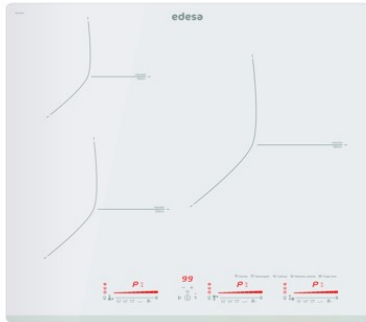

edesa

INDUCTION HOBS