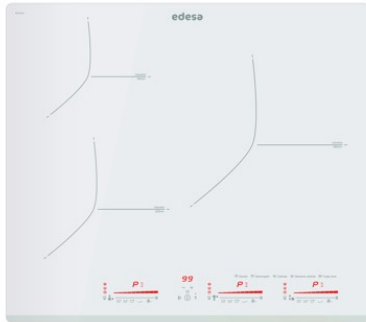

edesa

INDUCTION HOBS

EIM-6328 B WH

Cod. **922272048**

EAN **8422248109543**