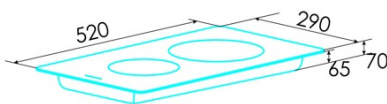

EIS-3220 B

Cod. **922272047**

EAN **8422248109390**