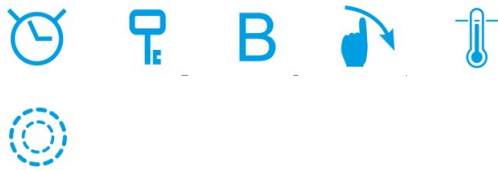

EIS-3220 B

Cod. **922272047**

EAN **8422248109390**