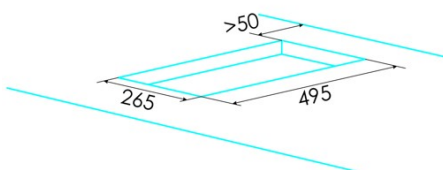

GENERAL INFORMATION

EAN/UPC	8422248109390
Subfamily	Induction

Product sheet

Number of cooking zones	2
Zone 1: Technology	Induction
Zone 1: Type of zone	Simple
Zone 1: Position	Front
Zone 1: Zone diameter (mm)	18
Zone 1: Power (kW)	1,2
Zone 1: Booster (kW)	1,5
Zone 1: Consumption (Wh / kg)	183,5
Zone 1B: Zone diameter (mm)	N/A
Zone 1C: Zone diameter (mm)	N/A
Zone 2: Technology	Induction
Zone 2: Type of zone	Simple
Zone 2: Position	Rear
Zone 2: Zone diameter (mm)	20
Zone 2: Power (kW)	2
Zone 2: Booster (kW)	2,3
Zone 2: Consumption (Wh / kg)	180,9
Zone 2B: Zone diameter (mm)	N/A
Zone 2C: Zone diameter (mm)	N/A
Zone 3: Technology	N/A
Zone 3: Type of zone	N/A
Zone 3: Position	N/A
Zone 3: Zone diameter (mm)	N/A
Zone 3B: Zone diameter (mm)	N/A
Zone 3C: Zone diameter (mm)	N/A
Zone 4: Technology	N/A
Zone 4: Type of zone	N/A
Zone 4: Position	N/A
Zone 4: Zone diameter (mm)	N/A
Zone 4B: Zone diameter (mm)	N/A
Zone 4C: Zone diameter (mm)	N/A
Zone 5: Technology	N/A
Zone 5: Type of zone	N/A
Zone 5: Position	N/A
Zone 5: Zone diameter (mm)	N/A
Zone 5B: Zone diameter (mm)	N/A
Zone 5C: Zone diameter (mm)	N/A
Zone 6: Technology	N/A
Zone 6: Type of zone	N/A
Zone 6: Position	N/A
Zone 6: Zone diameter (mm)	N/A
Zone 6B: Zone diameter (mm)	N/A
Zone 6C: Zone diameter (mm)	N/A

Dimensions

Width (mm)	290
Height (mm)	70
Depth (mm)	520
Built-in width (mm)	265
Built-in height (mm)	65
Built-in depth (mm)	495
Easy installation system	Quick Fix

Finishing

Material	Glass
Bevel	Front
Frame	No
Cooking supports	N/A

Control

Control type	Slider Touch Control
Control position	Front Centre
Independent zone control	-
Hidden control	-
Power levels	9 + Booster
Knob type	N/A