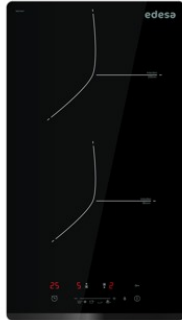

edesa

INDUCTION HOBS

EIS-3220 B

Cod. **922272047**

EAN **8422248109390**

GENERAL INFORMATION

EAN/UPC	8422248109390
Subfamily	Induction

Product sheet

Number of cooking zones	2
Zone 1: Technology	Induction
Zone 1: Type of zone	Simple
Zone 1: Position	Front
Zone 1: Zone diameter (mm)	18
Zone 1: Power (kW)	1,2
Zone 1: Booster (kW)	1,5
Zone 1: Consumption (Wh / kg)	183,5
Zone 1B: Zone diameter (mm)	N/A
Zone 1C: Zone diameter (mm)	N/A
Zone 2: Technology	Induction
Zone 2: Type of zone	Simple
Zone 2: Position	Rear
Zone 2: Zone diameter (mm)	20
Zone 2: Power (kW)	2
Zone 2: Booster (kW)	2,3
Zone 2: Consumption (Wh / kg)	180,9
Zone 2B: Zone diameter (mm)	N/A
Zone 2C: Zone diameter (mm)	N/A
Zone 3: Technology	N/A
Zone 3: Type of zone	N/A
Zone 3: Position	N/A
Zone 3: Zone diameter (mm)	N/A
Zone 3B: Zone diameter (mm)	N/A
Zone 3C: Zone diameter (mm)	N/A
Zone 4: Technology	N/A
Zone 4: Type of zone	N/A
Zone 4: Position	N/A
Zone 4: Zone diameter (mm)	N/A
Zone 4B: Zone diameter (mm)	N/A
Zone 4C: Zone diameter (mm)	N/A
Zone 5: Technology	N/A
Zone 5: Type of zone	N/A
Zone 5: Position	N/A
Zone 5: Zone diameter (mm)	N/A
Zone 5B: Zone diameter (mm)	N/A
Zone 5C: Zone diameter (mm)	N/A
Zone 6: Technology	N/A
Zone 6: Type of zone	N/A
Zone 6: Position	N/A
Zone 6: Zone diameter (mm)	N/A
Zone 6B: Zone diameter (mm)	N/A
Zone 6C: Zone diameter (mm)	N/A

Dimensions

Width (mm)	290
Height (mm)	70
Depth (mm)	520
Built-in width (mm)	265
Built-in height (mm)	65
Built-in depth (mm)	495
Easy installation system	Quick Fix

Finishing

Material	Glass
Bevel	Front
Frame	No
Cooking supports	N/A