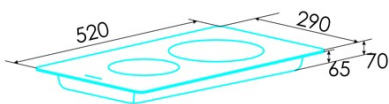

GENERAL INFORMATION

EAN/UPC	8422248109390
Subfamily	Induction

Product sheet

Number of cooking zones	2
Zone 1: Technology	Induction
Zone 1: Type of zone	Simple
Zone 1: Position	Front
Zone 1: Zone diameter (mm)	18
Zone 1: Power (kW)	1,2
Zone 1: Booster (kW)	1,5
Zone 1: Consumption (Wh / kg)	183,5
Zone 1B: Zone diameter (mm)	N/A
Zone 1C: Zone diameter (mm)	N/A
Zone 2: Technology	Induction
Zone 2: Type of zone	Simple
Zone 2: Position	Rear
Zone 2: Zone diameter (mm)	20
Zone 2: Power (kW)	2
Zone 2: Booster (kW)	2,3
Zone 2: Consumption (Wh / kg)	180,9
Zone 2B: Zone diameter (mm)	N/A
Zone 2C: Zone diameter (mm)	N/A
Zone 3: Technology	N/A
Zone 3: Type of zone	N/A
Zone 3: Position	N/A
Zone 3: Zone diameter (mm)	N/A
Zone 3B: Zone diameter (mm)	N/A
Zone 3C: Zone diameter (mm)	N/A
Zone 4: Technology	N/A
Zone 4: Type of zone	N/A
Zone 4: Position	N/A
Zone 4: Zone diameter (mm)	N/A
Zone 4B: Zone diameter (mm)	N/A
Zone 4C: Zone diameter (mm)	N/A
Zone 5: Technology	N/A
Zone 5: Type of zone	N/A
Zone 5: Position	N/A
Zone 5: Zone diameter (mm)	N/A
Zone 5B: Zone diameter (mm)	N/A
Zone 5C: Zone diameter (mm)	N/A
Zone 6: Technology	N/A
Zone 6: Type of zone	N/A
Zone 6: Position	N/A
Zone 6: Zone diameter (mm)	N/A
Zone 6B: Zone diameter (mm)	N/A
Zone 6C: Zone diameter (mm)	N/A

Dimensions

Width (mm)	290
Height (mm)	70
Depth (mm)	520
Built-in width (mm)	265
Built-in height (mm)	65
Built-in depth (mm)	495
Easy installation system	Quick Fix

Finishing

Material	Glass
Bevel	Front
Frame	No
Cooking supports	N/A

Control

Control type	Slider Touch Control
Control position	Front Centre
Independent zone control	-
Hidden control	-
Power levels	9 + Booster
Knob type	N/A