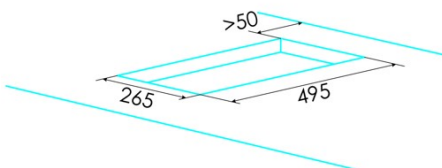

EIS-3220 B

Cod. **922272047**

EAN **8422248109390**