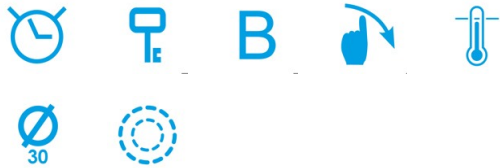

EIS-6330 R

Cod. **922272046**

EAN **8422248109383**