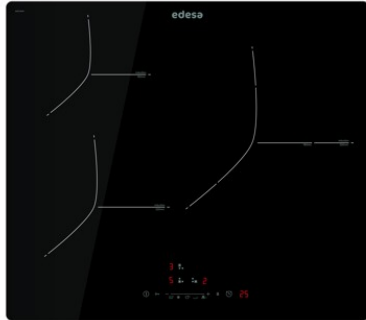

edesa

INDUCTION HOBS