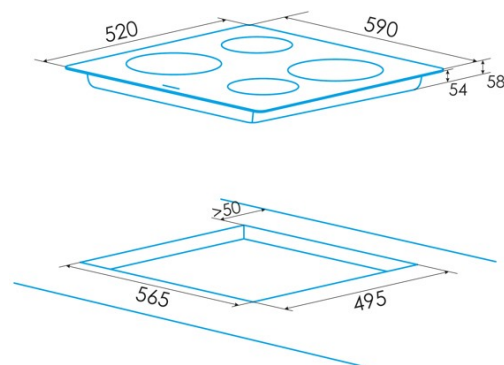

EIS-6330 R

Cod. **922272046**

EAN **8422248109383**