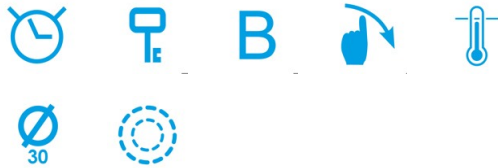

EIS-6330 R

Cod. **922272046**

EAN **8422248109383**