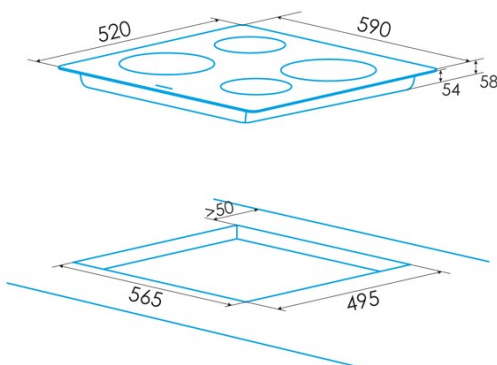

EIS-6330 R

Cod. **922272046**

EAN **8422248109383**