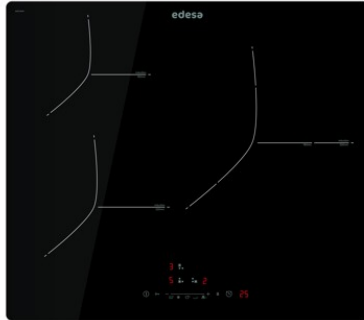

edesa

INDUCTION HOBS