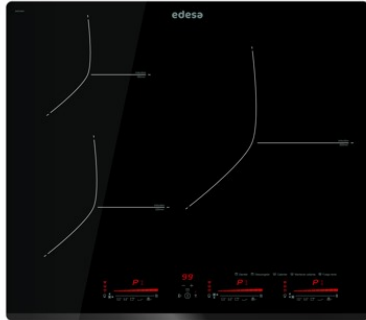

edesa

INDUCTION HOBS

EIM-6330 B

Cod. 922272045

EAN 8422248109345