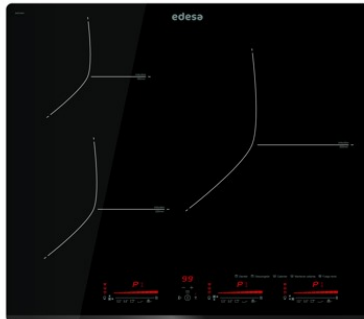

edesa

INDUCTION HOBS