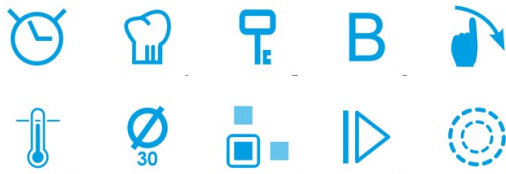

EIM-6330 B

Cod. **922272045**

EAN **8422248109345**