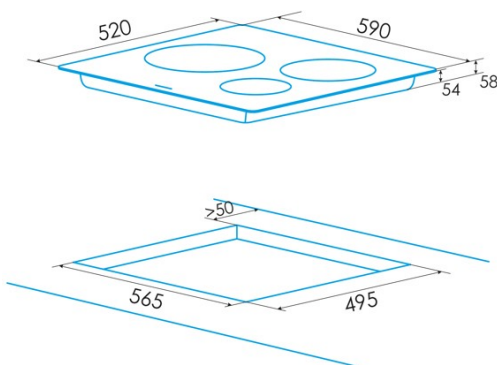

EIM-6330 B

Cod. **922272045**

EAN **8422248109345**