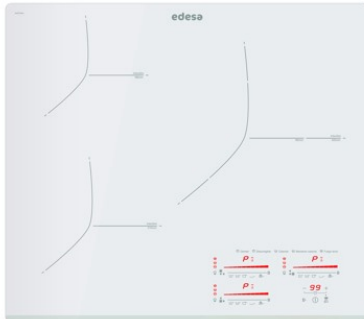

edesa

INDUCTION HOBS

EIMS-6330 B WH

Cod. 922272044

EAN 8422248108676