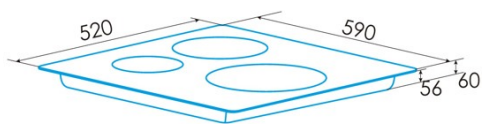

GENERAL INFORMATION

EAN/UPC	8422248108676
Subfamily	Induction

Product sheet

Number of cooking zones	3
Zone 1: Technology	Induction
Zone 1: Type of zone	Double
Zone 1: Position	Rear Right
Zone 1: Zone diameter (mm)	30
Zone 1: Power (kW)	3
Zone 1: Booster (kW)	3,6
Zone 1: Consumption (Wh / kg)	180,8
Zone 1B: Zone diameter (mm)	18
Zone 1B: Power (kW)	1,5
Zone 1B: Booster (kW)	1,8
Zone 1B: Consumption (Wh / kg)	180,8
Zone 1C: Zone diameter (mm)	N/A
Zone 2: Technology	Induction
Zone 2: Type of zone	Simple
Zone 2: Position	Front Left
Zone 2: Zone diameter (mm)	21
Zone 2: Power (kW)	2,3
Zone 2: Booster (kW)	2,6
Zone 2: Consumption (Wh / kg)	184,1
Zone 2B: Zone diameter (mm)	N/A
Zone 2C: Zone diameter (mm)	N/A
Zone 3: Technology	Induction
Zone 3: Type of zone	Simple
Zone 3: Position	Rear Left
Zone 3: Zone diameter (mm)	18
Zone 3: Power (kW)	1,2
Zone 3: Booster (kW)	1,5
Zone 3: Consumption (Wh / kg)	181,7
Zone 3B: Zone diameter (mm)	N/A
Zone 3C: Zone diameter (mm)	N/A
Zone 4: Technology	N/A
Zone 4: Zone diameter (mm)	N/A
Zone 4B: Zone diameter (mm)	N/A
Zone 4C: Zone diameter (mm)	N/A
Zone 5: Technology	N/A
Zone 5: Zone diameter (mm)	N/A
Zone 5B: Zone diameter (mm)	N/A
Zone 5C: Zone diameter (mm)	N/A
Zone 6: Technology	N/A
Zone 6: Zone diameter (mm)	N/A
Zone 6B: Zone diameter (mm)	N/A
Zone 6C: Zone diameter (mm)	N/A

Dimensions

Width (mm)	590
Height (mm)	60
Depth (mm)	520
Built-in width (mm)	565
Built-in depth (mm)	495
Easy installation system	Quick Fix

Finishing

Material	Glass
Bevel	Front
Frame	No
Cooking supports	N/A

Control

Control type	Slider Touch Control
Control position	Front Centre
Independent zone control	√
Hidden control	-
Power levels	9 + Booster
Knob type	N/A
Cooking time programming	√