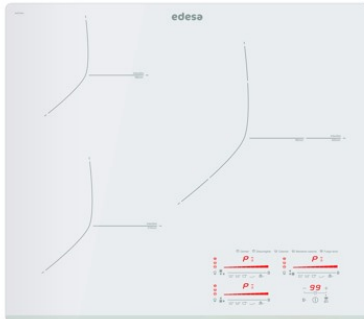

edesa

INDUCTION HOBS

EIMS-6330 B WH

Cod. 922272044

EAN 8422248108676

SMOOTH