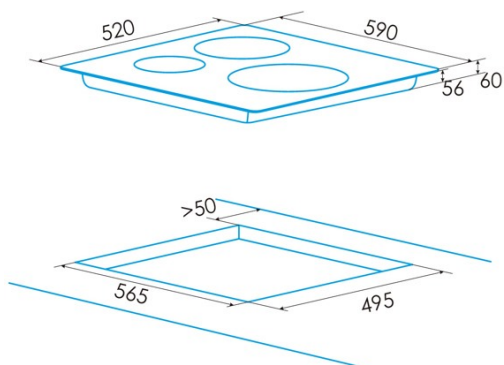

GENERAL INFORMATION

EAN/UPC	8422248108676
Subfamily	Induction

Product sheet

Number of cooking zones	3
Zone 1: Technology	Induction
Zone 1: Type of zone	Double
Zone 1: Position	Rear Right
Zone 1: Zone diameter (mm)	30
Zone 1: Power (kW)	3
Zone 1: Booster (kW)	3,6
Zone 1: Consumption (Wh / kg)	180,8
Zone 1B: Zone diameter (mm)	18
Zone 1B: Power (kW)	1,5
Zone 1B: Booster (kW)	1,8
Zone 1B: Consumption (Wh / kg)	180,8
Zone 1C: Zone diameter (mm)	N/A
Zone 2: Technology	Induction
Zone 2: Type of zone	Simple
Zone 2: Position	Front Left
Zone 2: Zone diameter (mm)	21
Zone 2: Power (kW)	2,3
Zone 2: Booster (kW)	2,6
Zone 2: Consumption (Wh / kg)	184,1
Zone 2B: Zone diameter (mm)	N/A
Zone 2C: Zone diameter (mm)	N/A
Zone 3: Technology	Induction
Zone 3: Type of zone	Simple
Zone 3: Position	Rear Left
Zone 3: Zone diameter (mm)	18
Zone 3: Power (kW)	1,2
Zone 3: Booster (kW)	1,5
Zone 3: Consumption (Wh / kg)	181,7
Zone 3B: Zone diameter (mm)	N/A
Zone 3C: Zone diameter (mm)	N/A
Zone 4: Technology	N/A
Zone 4: Zone diameter (mm)	N/A
Zone 4B: Zone diameter (mm)	N/A
Zone 4C: Zone diameter (mm)	N/A
Zone 5: Technology	N/A
Zone 5: Zone diameter (mm)	N/A
Zone 5B: Zone diameter (mm)	N/A
Zone 5C: Zone diameter (mm)	N/A
Zone 6: Technology	N/A
Zone 6: Zone diameter (mm)	N/A
Zone 6B: Zone diameter (mm)	N/A
Zone 6C: Zone diameter (mm)	N/A

Dimensions

Width (mm)	590
Height (mm)	60
Depth (mm)	520
Built-in width (mm)	565
Built-in depth (mm)	495
Easy installation system	Quick Fix

Finishing

Material	Glass
Bevel	Front
Frame	No
Cooking supports	N/A

Control

Control type	Slider Touch Control
Control position	Front Centre
Independent zone control	√
Hidden control	-
Power levels	9 + Booster
Knob type	N/A
Cooking time programming	√