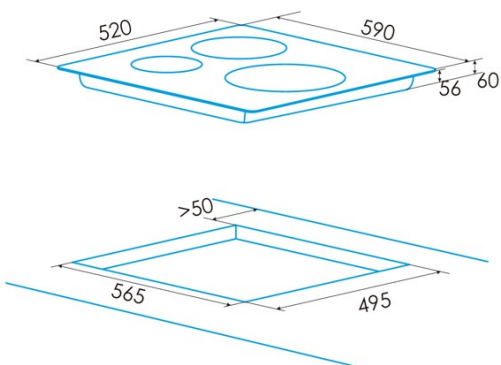

GENERAL INFORMATION

EAN/UPC	8422248108676
Subfamily	Induction

Product sheet

Number of cooking zones	3
Zone 1: Technology	Induction
Zone 1: Type of zone	Double
Zone 1: Position	Rear Right
Zone 1: Zone diameter (mm)	30
Zone 1: Power (kW)	3
Zone 1: Booster (kW)	3,6
Zone 1: Consumption (Wh / kg)	180,8
Zone 1B: Zone diameter (mm)	18
Zone 1B: Power (kW)	1,5
Zone 1B: Booster (kW)	1,8
Zone 1B: Consumption (Wh / kg)	180,8
Zone 1C: Zone diameter (mm)	N/A
Zone 2: Technology	Induction
Zone 2: Type of zone	Simple
Zone 2: Position	Front Left
Zone 2: Zone diameter (mm)	21
Zone 2: Power (kW)	2,3
Zone 2: Booster (kW)	2,6
Zone 2: Consumption (Wh / kg)	184,1
Zone 2B: Zone diameter (mm)	N/A
Zone 2C: Zone diameter (mm)	N/A
Zone 3: Technology	Induction
Zone 3: Type of zone	Simple
Zone 3: Position	Rear Left
Zone 3: Zone diameter (mm)	18
Zone 3: Power (kW)	1,2
Zone 3: Booster (kW)	1,5
Zone 3: Consumption (Wh / kg)	181,7
Zone 3B: Zone diameter (mm)	N/A
Zone 3C: Zone diameter (mm)	N/A
Zone 4: Technology	N/A
Zone 4: Zone diameter (mm)	N/A
Zone 4B: Zone diameter (mm)	N/A
Zone 4C: Zone diameter (mm)	N/A
Zone 5: Technology	N/A
Zone 5: Zone diameter (mm)	N/A
Zone 5B: Zone diameter (mm)	N/A
Zone 5C: Zone diameter (mm)	N/A
Zone 6: Technology	N/A
Zone 6: Zone diameter (mm)	N/A
Zone 6B: Zone diameter (mm)	N/A
Zone 6C: Zone diameter (mm)	N/A

Dimensions

Width (mm)	590
Height (mm)	60
Depth (mm)	520
Built-in width (mm)	565
Built-in depth (mm)	495
Easy installation system	Quick Fix

Finishing

Material	Glass
Bevel	Front
Frame	No
Cooking supports	N/A

Control

Control type	Slider Touch Control
Control position	Front Centre
Independent zone control	√
Hidden control	-
Power levels	9 + Booster
Knob type	N/A
Cooking time programming	√