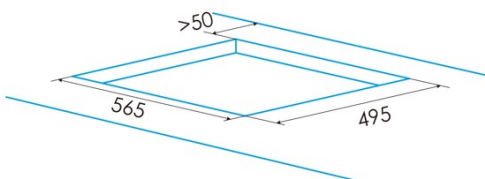

GENERAL INFORMATION

EAN/UPC	8422248108676
Subfamily	Induction

Product sheet

Number of cooking zones	3
Zone 1: Technology	Induction
Zone 1: Type of zone	Double
Zone 1: Position	Rear Right
Zone 1: Zone diameter (mm)	30
Zone 1: Power (kW)	3
Zone 1: Booster (kW)	3,6
Zone 1: Consumption (Wh / kg)	180,8
Zone 1B: Zone diameter (mm)	18
Zone 1B: Power (kW)	1,5
Zone 1B: Booster (kW)	1,8
Zone 1B: Consumption (Wh / kg)	180,8
Zone 1C: Zone diameter (mm)	N/A
Zone 2: Technology	Induction
Zone 2: Type of zone	Simple
Zone 2: Position	Front Left
Zone 2: Zone diameter (mm)	21
Zone 2: Power (kW)	2,3
Zone 2: Booster (kW)	2,6
Zone 2: Consumption (Wh / kg)	184,1
Zone 2B: Zone diameter (mm)	N/A
Zone 2C: Zone diameter (mm)	N/A
Zone 3: Technology	Induction
Zone 3: Type of zone	Simple
Zone 3: Position	Rear Left
Zone 3: Zone diameter (mm)	18
Zone 3: Power (kW)	1,2
Zone 3: Booster (kW)	1,5
Zone 3: Consumption (Wh / kg)	181,7
Zone 3B: Zone diameter (mm)	N/A
Zone 3C: Zone diameter (mm)	N/A
Zone 4: Technology	N/A
Zone 4: Zone diameter (mm)	N/A
Zone 4B: Zone diameter (mm)	N/A
Zone 4C: Zone diameter (mm)	N/A
Zone 5: Technology	N/A
Zone 5: Zone diameter (mm)	N/A
Zone 5B: Zone diameter (mm)	N/A
Zone 5C: Zone diameter (mm)	N/A
Zone 6: Technology	N/A
Zone 6: Zone diameter (mm)	N/A
Zone 6B: Zone diameter (mm)	N/A
Zone 6C: Zone diameter (mm)	N/A

Dimensions

Width (mm)	590
Height (mm)	60
Depth (mm)	520
Built-in width (mm)	565
Built-in depth (mm)	495
Easy installation system	Quick Fix

Finishing

Material	Glass
Bevel	Front
Frame	No
Cooking supports	N/A

Control

Control type	Slider Touch Control
Control position	Front Centre
Independent zone control	√
Hidden control	-
Power levels	9 + Booster
Knob type	N/A
Cooking time programming	√