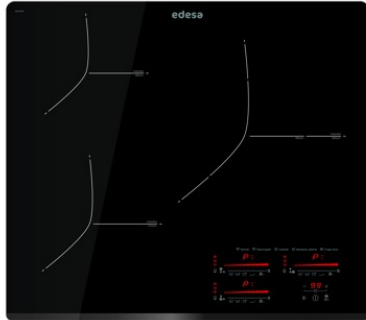

edesa

INDUCTION HOBS

EIMS-6330 B BK

Cod. **922272043**

EAN **8422248108584**

SMOOTH

GENERAL INFORMATION

EAN/UPC	8422248108584
Subfamily	Induction

Product sheet

Number of cooking zones	3
Zone 1: Technology	Induction
Zone 1: Type of zone	Double
Zone 1: Position	Rear Right
Zone 1: Zone diameter (mm)	30
Zone 1: Power (kW)	3
Zone 1: Booster (kW)	36
Zone 1: Consumption (Wh / kg)	1808
Zone 1B: Zone diameter (mm)	18
Zone 1B: Power (kW)	15
Zone 1B: Booster (kW)	18
Zone 1B: Consumption (Wh / kg)	1808
Zone 2: Technology	Induction
Zone 2: Type of zone	Simple
Zone 2: Position	Front Left
Zone 2: Zone diameter (mm)	21
Zone 2: Power (kW)	23
Zone 2: Booster (kW)	26
Zone 2: Consumption (Wh / kg)	1841
Zone 3: Zone diameter (mm)	18
Zone 3: Power (kW)	12
Zone 3: Booster (kW)	15
Zone 3: Consumption (Wh / kg)	1817

Dimensions

Width (mm)	590
Height (mm)	60
Depth (mm)	520
Built-in width (mm)	565
Built-in depth (mm)	495
Easy installation system	Quick Fix

Finishing

Material	Glass
Cooking supports	N/A

Control

Control type	Slider Touch Control
Control position	Front Right
Power levels	9 + Booster
Knob type	N/A
Cooking time programming	√
Countdown alarm	√
Power management	√
Connectivity	Auto