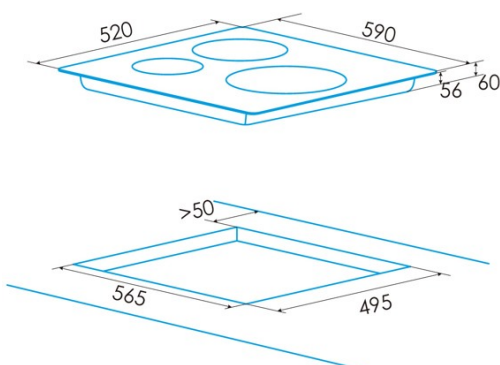

GENERAL INFORMATION

EAN/UPC	8422248108584
Subfamily	Induction

Product sheet

Number of cooking zones	3
Zone 1: Technology	Induction
Zone 1: Type of zone	Double
Zone 1: Position	Rear Right
Zone 1: Zone diameter (mm)	30
Zone 1: Power (kW)	3
Zone 1: Booster (kW)	36
Zone 1: Consumption (Wh / kg)	1808
Zone 1B: Zone diameter (mm)	18
Zone 1B: Power (kW)	15
Zone 1B: Booster (kW)	18
Zone 1B: Consumption (Wh / kg)	1808
Zone 2: Technology	Induction
Zone 2: Type of zone	Simple
Zone 2: Position	Front Left
Zone 2: Zone diameter (mm)	21
Zone 2: Power (kW)	23
Zone 2: Booster (kW)	26
Zone 2: Consumption (Wh / kg)	1841
Zone 3: Zone diameter (mm)	18
Zone 3: Power (kW)	12
Zone 3: Booster (kW)	15
Zone 3: Consumption (Wh / kg)	1817

Dimensions

Width (mm)	590
Height (mm)	60
Depth (mm)	520
Built-in width (mm)	565
Built-in depth (mm)	495
Easy installation system	Quick Fix

Finishing

Material	Glass
Cooking supports	N/A

Control

Control type	Slider Touch Control
Control position	Front Right
Power levels	9 + Booster
Knob type	N/A
Cooking time programming	√
Countdown alarm	√
Power management	√
Connectivity	Auto

Safety

Safety lock	√
Child lock	No
Residual heat indicator	√
Automatic cookware detection	√
Automatic safety shutdown	√

Electrical connection

Nominal voltage (V)	220-240
Nominal frequency (Hz)	50/60
Nominal input power (W)	7100