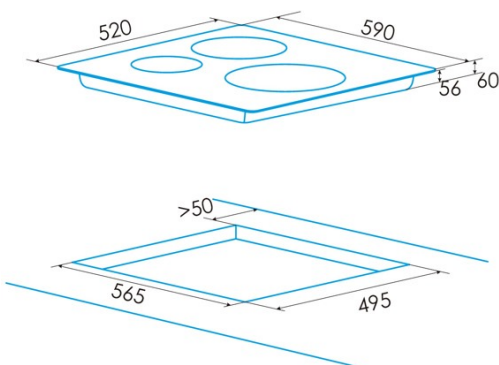

GENERAL INFORMATION

EAN/UPC	8422248108584
Subfamily	Induction

Product sheet

Number of cooking zones	3
Zone 1: Technology	Induction
Zone 1: Type of zone	Double
Zone 1: Position	Rear Right
Zone 1: Zone diameter (mm)	30
Zone 1: Power (kW)	3
Zone 1: Booster (kW)	36
Zone 1: Consumption (Wh / kg)	1808
Zone 1B: Zone diameter (mm)	18
Zone 1B: Power (kW)	15
Zone 1B: Booster (kW)	18
Zone 1B: Consumption (Wh / kg)	1808
Zone 2: Technology	Induction
Zone 2: Type of zone	Simple
Zone 2: Position	Front Left
Zone 2: Zone diameter (mm)	21
Zone 2: Power (kW)	23
Zone 2: Booster (kW)	26
Zone 2: Consumption (Wh / kg)	1841
Zone 3: Zone diameter (mm)	18
Zone 3: Power (kW)	12
Zone 3: Booster (kW)	15
Zone 3: Consumption (Wh / kg)	1817

Dimensions

Width (mm)	590
Height (mm)	60
Depth (mm)	520
Built-in width (mm)	565
Built-in depth (mm)	495
Easy installation system	Quick Fix

Finishing

Material	Glass
Cooking supports	N/A

Control

Control type	Slider Touch Control
Control position	Front Right
Power levels	9 + Booster
Knob type	N/A
Cooking time programming	√
Countdown alarm	√
Power management	√
Connectivity	Auto

Safety

Safety lock	√
Child lock	No
Residual heat indicator	√
Automatic cookware detection	√
Automatic safety shutdown	√

Electrical connection

Nominal voltage (V)	220-240
Nominal frequency (Hz)	50/60
Nominal input power (W)	7100