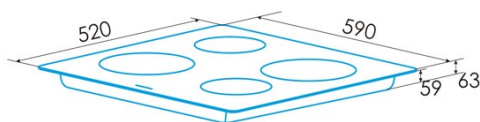

edesa

CERAMIC HOBS

EVT-6422 R

Cod. 922272041

EAN 8422248108553

GENERAL INFORMATION

EAN/UPC	8422248108553
Subfamily	Radiant

Product sheet

Number of cooking zones	4
Zone 1: Technology	Radiant
Zone 1: Type of zone	Simple
Zone 1: Position	Front Right
Zone 1: Zone diameter (mm)	18,5
Zone 1: Power (kW)	1,8
Zone 1: Consumption (Wh / kg)	195,4
Zone 1B: Zone diameter (mm)	N/A
Zone 1C: Zone diameter (mm)	N/A
Zone 2: Technology	Radiant
Zone 2: Type of zone	Simple
Zone 2: Position	Rear Right
Zone 2: Zone diameter (mm)	15
Zone 2: Power (kW)	1,2
Zone 2: Consumption (Wh / kg)	205,3
Zone 2B: Zone diameter (mm)	N/A
Zone 2C: Zone diameter (mm)	N/A
Zone 3: Technology	N/A
Zone 3: Zone diameter (mm)	15
Zone 3: Power (kW)	1,2
Zone 3: Consumption (Wh / kg)	185,4
Zone 3B: Zone diameter (mm)	N/A
Zone 3C: Zone diameter (mm)	N/A
Zone 4: Technology	Radiant
Zone 4: Type of zone	Simple
Zone 4: Position	Rear Left
Zone 4: Zone diameter (mm)	21,5
Zone 4: Power (kW)	2,3
Zone 4: Consumption (Wh / kg)	189,9
Zone 4B: Zone diameter (mm)	N/A
Zone 4C: Zone diameter (mm)	N/A
Zone 5: Technology	N/A
Zone 5: Zone diameter (mm)	N/A
Zone 5B: Zone diameter (mm)	N/A
Zone 5C: Zone diameter (mm)	N/A

Dimensions

Width (mm)	590
Height (mm)	63
Depth (mm)	520
Built-in width (mm)	560
Built-in depth (mm)	490
Easy installation system	Quick Fix

Finishing

Material	Glass
Bevel	Total
Frame	No
Cooking supports	N/A

Control

Control type	Touch control
Control position	Front Centre
Independent zone control	√
Hidden control	-
Power levels	9
Knob type	N/A
Cooking time programming	√
Countdown alarm	√
Power management	-
Available power limits (kW)	No
Connectivity	No
Autoignition	N/A

Safety