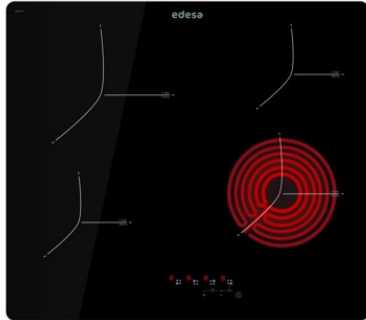

edesa

CERAMIC HOBS

EVT-6422 R

Cod. 922272041

EAN 8422248108553

GENERAL INFORMATION

EAN/UPC	8422248108553
Subfamily	Radiant

Product sheet

Number of cooking zones	4
Zone 1: Technology	Radiant
Zone 1: Type of zone	Simple
Zone 1: Position	Front Right
Zone 1: Zone diameter (mm)	18,5
Zone 1: Power (kW)	1,8
Zone 1: Consumption (Wh / kg)	195,4
Zone 1B: Zone diameter (mm)	N/A
Zone 1C: Zone diameter (mm)	N/A
Zone 2: Technology	Radiant
Zone 2: Type of zone	Simple
Zone 2: Position	Rear Right
Zone 2: Zone diameter (mm)	15
Zone 2: Power (kW)	1,2
Zone 2: Consumption (Wh / kg)	205,3
Zone 2B: Zone diameter (mm)	N/A
Zone 2C: Zone diameter (mm)	N/A
Zone 3: Technology	N/A
Zone 3: Zone diameter (mm)	15
Zone 3: Power (kW)	1,2
Zone 3: Consumption (Wh / kg)	185,4
Zone 3B: Zone diameter (mm)	N/A
Zone 3C: Zone diameter (mm)	N/A
Zone 4: Technology	Radiant
Zone 4: Type of zone	Simple
Zone 4: Position	Rear Left
Zone 4: Zone diameter (mm)	21,5
Zone 4: Power (kW)	2,3
Zone 4: Consumption (Wh / kg)	189,9
Zone 4B: Zone diameter (mm)	N/A
Zone 4C: Zone diameter (mm)	N/A
Zone 5: Technology	N/A
Zone 5: Zone diameter (mm)	N/A
Zone 5B: Zone diameter (mm)	N/A
Zone 5C: Zone diameter (mm)	N/A