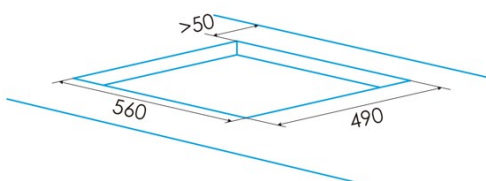

edesa

CERAMIC HOBS

EVT-6422 R

Cod. 922272041

EAN 8422248108553

GENERAL INFORMATION

EAN/UPC	8422248108553
Subfamily	Radiant

Product sheet

Number of cooking zones	4
Zone 1: Technology	Radiant
Zone 1: Type of zone	Simple
Zone 1: Position	Front Right
Zone 1: Zone diameter (mm)	18,5
Zone 1: Power (kW)	1,8
Zone 1: Consumption (Wh / kg)	195,4
Zone 1B: Zone diameter (mm)	N/A
Zone 1C: Zone diameter (mm)	N/A
Zone 2: Technology	Radiant
Zone 2: Type of zone	Simple
Zone 2: Position	Rear Right
Zone 2: Zone diameter (mm)	15
Zone 2: Power (kW)	1,2
Zone 2: Consumption (Wh / kg)	205,3
Zone 2B: Zone diameter (mm)	N/A
Zone 2C: Zone diameter (mm)	N/A
Zone 3: Technology	N/A
Zone 3: Zone diameter (mm)	15
Zone 3: Power (kW)	1,2
Zone 3: Consumption (Wh / kg)	185,4
Zone 3B: Zone diameter (mm)	N/A
Zone 3C: Zone diameter (mm)	N/A
Zone 4: Technology	Radiant
Zone 4: Type of zone	Simple
Zone 4: Position	Rear Left
Zone 4: Zone diameter (mm)	21,5
Zone 4: Power (kW)	2,3
Zone 4: Consumption (Wh / kg)	189,9
Zone 4B: Zone diameter (mm)	N/A
Zone 4C: Zone diameter (mm)	N/A
Zone 5: Technology	N/A
Zone 5: Zone diameter (mm)	N/A
Zone 5B: Zone diameter (mm)	N/A
Zone 5C: Zone diameter (mm)	N/A

Dimensions

Width (mm)	590
Height (mm)	63
Depth (mm)	520
Built-in width (mm)	560
Built-in depth (mm)	490
Easy installation system	Quick Fix

Finishing

Material	Glass
Bevel	Total
Frame	No
Cooking supports	N/A

Control

Control type	Touch control
Control position	Front Centre
Independent zone control	√
Hidden control	-
Power levels	9
Knob type	N/A
Cooking time programming	√
Countdown alarm	√
Power management	-
Available power limits (kW)	No
Connectivity	No
Autoignition	N/A

Safety