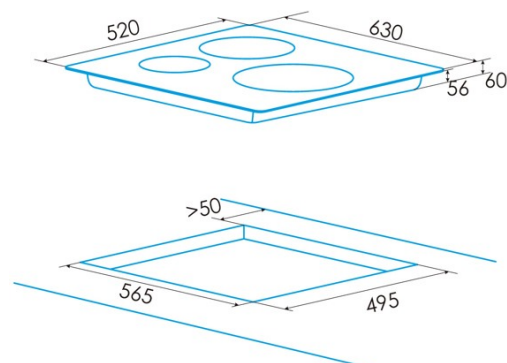

GENERAL INFORMATION

EAN/UPC	8422248108546
Subfamily	Induction

Product sheet

Number of cooking zones	3
Zone 1: Technology	Induction
Zone 1: Type of zone	Double
Zone 1: Position	Rear Right
Zone 1: Zone diameter (mm)	32
Zone 1: Power (kW)	3
Zone 1: Booster (kW)	36
Zone 1: Consumption (Wh / kg)	1754
Zone 1B: Zone diameter (mm)	18
Zone 1B: Power (kW)	15
Zone 1B: Booster (kW)	18
Zone 1B: Consumption (Wh / kg)	1754
Zone 2: Technology	Induction
Zone 2: Type of zone	Simple
Zone 2: Position	Front Left
Zone 2: Zone diameter (mm)	21
Zone 2: Power (kW)	23
Zone 2: Booster (kW)	26
Zone 2: Consumption (Wh / kg)	1915
Zone 3: Technology	Induction
Zone 3: Type of zone	Simple
Zone 3: Position	Rear Left
Zone 3: Zone diameter (mm)	18
Zone 3: Power (kW)	12
Zone 3: Booster (kW)	15
Zone 3: Consumption (Wh / kg)	1948

Dimensions

Width (mm)	630
Height (mm)	60
Depth (mm)	520
Built-in width (mm)	565
Built-in depth (mm)	495
Easy installation system	Quick Fix

Finishing

Material	Glass
Cooking supports	N/A

Control

Control type	Slider Touch Control
Control position	Front Right
Independent zone control	√
Power levels	9 + Booster
Knob type	N/A
Cooking time programming	√
Countdown alarm	√
Power management	√
Available power limits (kW)	No
Connectivity	No
Autoignition	No

Safety

Safety lock	√
Child lock	No
Residual heat indicator	√
Automatic cookware detection	√
Automatic safety shutdown	√
Liquid spill detection	√

Electrical connection

Nominal voltage (V)	220-240
Nominal frequency (Hz)	50/60
Nominal input power (W)	71