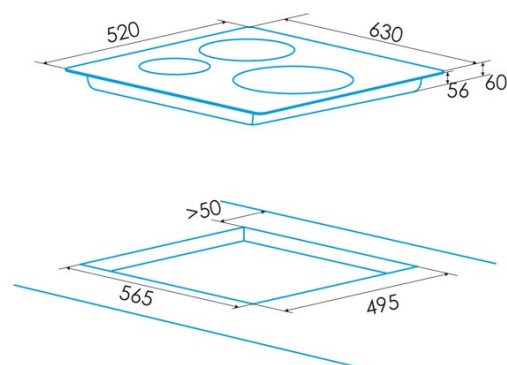

GENERAL INFORMATION

EAN/UPC	8422248108546
Subfamily	Induction

Product sheet

Number of cooking zones	3
Zone 1: Technology	Induction
Zone 1: Type of zone	Double
Zone 1: Position	Rear Right
Zone 1: Zone diameter (mm)	32
Zone 1: Power (kW)	3
Zone 1: Booster (kW)	36
Zone 1: Consumption (Wh / kg)	1754
Zone 1B: Zone diameter (mm)	18
Zone 1B: Power (kW)	15
Zone 1B: Booster (kW)	18
Zone 1B: Consumption (Wh / kg)	1754
Zone 2: Technology	Induction
Zone 2: Type of zone	Simple
Zone 2: Position	Front Left
Zone 2: Zone diameter (mm)	21
Zone 2: Power (kW)	23
Zone 2: Booster (kW)	26
Zone 2: Consumption (Wh / kg)	1915
Zone 3: Technology	Induction
Zone 3: Type of zone	Simple
Zone 3: Position	Rear Left
Zone 3: Zone diameter (mm)	18
Zone 3: Power (kW)	12
Zone 3: Booster (kW)	15
Zone 3: Consumption (Wh / kg)	1948

Dimensions

Width (mm)	630
Height (mm)	60
Depth (mm)	520
Built-in width (mm)	565
Built-in depth (mm)	495
Easy installation system	Quick Fix

Finishing

Material	Glass
Cooking supports	N/A

Control

Control type	Slider Touch Control
Control position	Front Right
Independent zone control	√
Power levels	9 + Booster
Knob type	N/A
Cooking time programming	√
Countdown alarm	√
Power management	√
Available power limits (kW)	No
Connectivity	No
Autoignition	No

Safety

Safety lock	√
Child lock	No
Residual heat indicator	√
Automatic cookware detection	√
Automatic safety shutdown	√
Liquid spill detection	√

Electrical connection

Nominal voltage (V)	220-240
Nominal frequency (Hz)	50/60
Nominal input power (W)	71