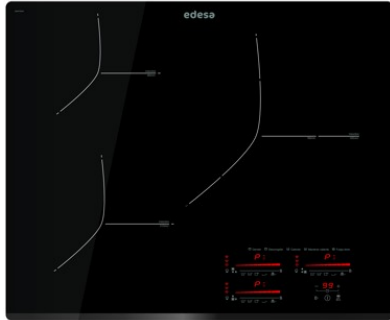

edesa

INDUCTION HOBS

EIMS - 6332 B

Cod. 922272040

EAN 8422248108546

SMOOTH

GENERAL INFORMATION

EAN/UPC	8422248108546
Subfamily	Induction

Product sheet

Number of cooking zones	3
Zone 1: Technology	Induction
Zone 1: Type of zone	Double
Zone 1: Position	Rear Right
Zone 1: Zone diameter (mm)	32
Zone 1: Power (kW)	3
Zone 1: Booster (kW)	36
Zone 1: Consumption (Wh / kg)	1754
Zone 1B: Zone diameter (mm)	18
Zone 1B: Power (kW)	15
Zone 1B: Booster (kW)	18
Zone 1B: Consumption (Wh / kg)	1754
Zone 2: Technology	Induction
Zone 2: Type of zone	Simple
Zone 2: Position	Front Left
Zone 2: Zone diameter (mm)	21
Zone 2: Power (kW)	23
Zone 2: Booster (kW)	26
Zone 2: Consumption (Wh / kg)	1915
Zone 3: Technology	Induction
Zone 3: Type of zone	Simple
Zone 3: Position	Rear Left
Zone 3: Zone diameter (mm)	18
Zone 3: Power (kW)	12
Zone 3: Booster (kW)	15
Zone 3: Consumption (Wh / kg)	1948

Dimensions

Width (mm)	630
Height (mm)	60
Depth (mm)	520
Built-in width (mm)	565
Built-in depth (mm)	495
Easy installation system	Quick Fix

Finishing

Material	Glass
Cooking supports	N/A

Control

Control type	Slider Touch Control
Control position	Front Right
Independent zone control	√
Power levels	9 + Booster
Knob type	N/A
Cooking time programming	√
Countdown alarm	√
Power management	√
Available power limits (kW)	No
Connectivity	No
Autoignition	No