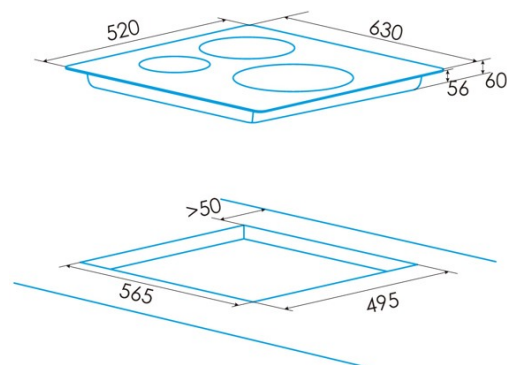

GENERAL INFORMATION

EAN/UPC	8422248108546
Subfamily	Induction

Product sheet

Number of cooking zones	3
Zone 1: Technology	Induction
Zone 1: Type of zone	Double
Zone 1: Position	Rear Right
Zone 1: Zone diameter (mm)	32
Zone 1: Power (kW)	3
Zone 1: Booster (kW)	36
Zone 1: Consumption (Wh / kg)	1754
Zone 1B: Zone diameter (mm)	18
Zone 1B: Power (kW)	15
Zone 1B: Booster (kW)	18
Zone 1B: Consumption (Wh / kg)	1754
Zone 2: Technology	Induction
Zone 2: Type of zone	Simple
Zone 2: Position	Front Left
Zone 2: Zone diameter (mm)	21
Zone 2: Power (kW)	23
Zone 2: Booster (kW)	26
Zone 2: Consumption (Wh / kg)	1915
Zone 3: Technology	Induction
Zone 3: Type of zone	Simple
Zone 3: Position	Rear Left
Zone 3: Zone diameter (mm)	18
Zone 3: Power (kW)	12
Zone 3: Booster (kW)	15
Zone 3: Consumption (Wh / kg)	1948

Dimensions

Width (mm)	630
Height (mm)	60
Depth (mm)	520
Built-in width (mm)	565
Built-in depth (mm)	495
Easy installation system	Quick Fix

Finishing

Material	Glass
Cooking supports	N/A

Control

Control type	Slider Touch Control
Control position	Front Right
Independent zone control	√
Power levels	9 + Booster
Knob type	N/A
Cooking time programming	√
Countdown alarm	√
Power management	√
Available power limits (kW)	No
Connectivity	No
Autoignition	No

Safety

Safety lock	√
Child lock	No
Residual heat indicator	√
Automatic cookware detection	√
Automatic safety shutdown	√
Liquid spill detection	√

Electrical connection

Nominal voltage (V)	220-240
Nominal frequency (Hz)	50/60
Nominal input power (W)	71