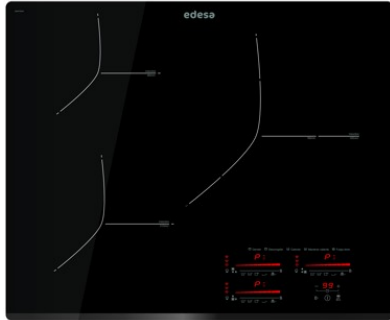

edesa

INDUCTION HOBS

EIMS - 6332 B

Cod. 922272040

EAN 8422248108546

SMOOTH