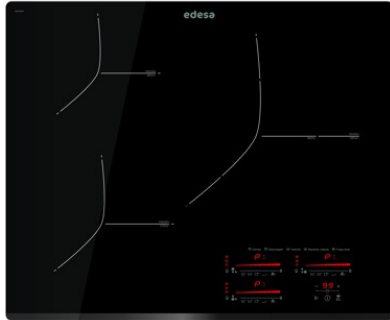

edesa

INDUCTION HOBS

EIMS - 6332 B

Cod. 922272040

EAN 8422248108546

GENERAL INFORMATION

EAN/UPC	8422248108546
Subfamily	Induction

Product sheet

Number of cooking zones	3
Zone 1: Technology	Induction
Zone 1: Type of zone	Double
Zone 1: Position	Rear Right
Zone 1: Zone diameter (mm)	32
Zone 1: Power (kW)	3
Zone 1: Booster (kW)	36
Zone 1: Consumption (Wh / kg)	1754
Zone 1B: Zone diameter (mm)	18
Zone 1B: Power (kW)	15
Zone 1B: Booster (kW)	18
Zone 1B: Consumption (Wh / kg)	1754
Zone 2: Technology	Induction
Zone 2: Type of zone	Simple
Zone 2: Position	Front Left
Zone 2: Zone diameter (mm)	21
Zone 2: Power (kW)	23
Zone 2: Booster (kW)	26
Zone 2: Consumption (Wh / kg)	1915
Zone 3: Technology	Induction
Zone 3: Type of zone	Simple
Zone 3: Position	Rear Left
Zone 3: Zone diameter (mm)	18
Zone 3: Power (kW)	12
Zone 3: Booster (kW)	15
Zone 3: Consumption (Wh / kg)	1948

Dimensions

Width (mm)	630
Height (mm)	60
Depth (mm)	520
Built-in width (mm)	565
Built-in depth (mm)	495
Easy installation system	Quick Fix

Finishing

Material	Glass
Cooking supports	N/A

Control

Control type	Slider Touch Control
Control position	Front Right
Independent zone control	√
Power levels	9 + Booster
Knob type	N/A
Cooking time programming	√
Countdown alarm	√
Power management	√
Available power limits (kW)	No
Connectivity	No
Autoignition	No